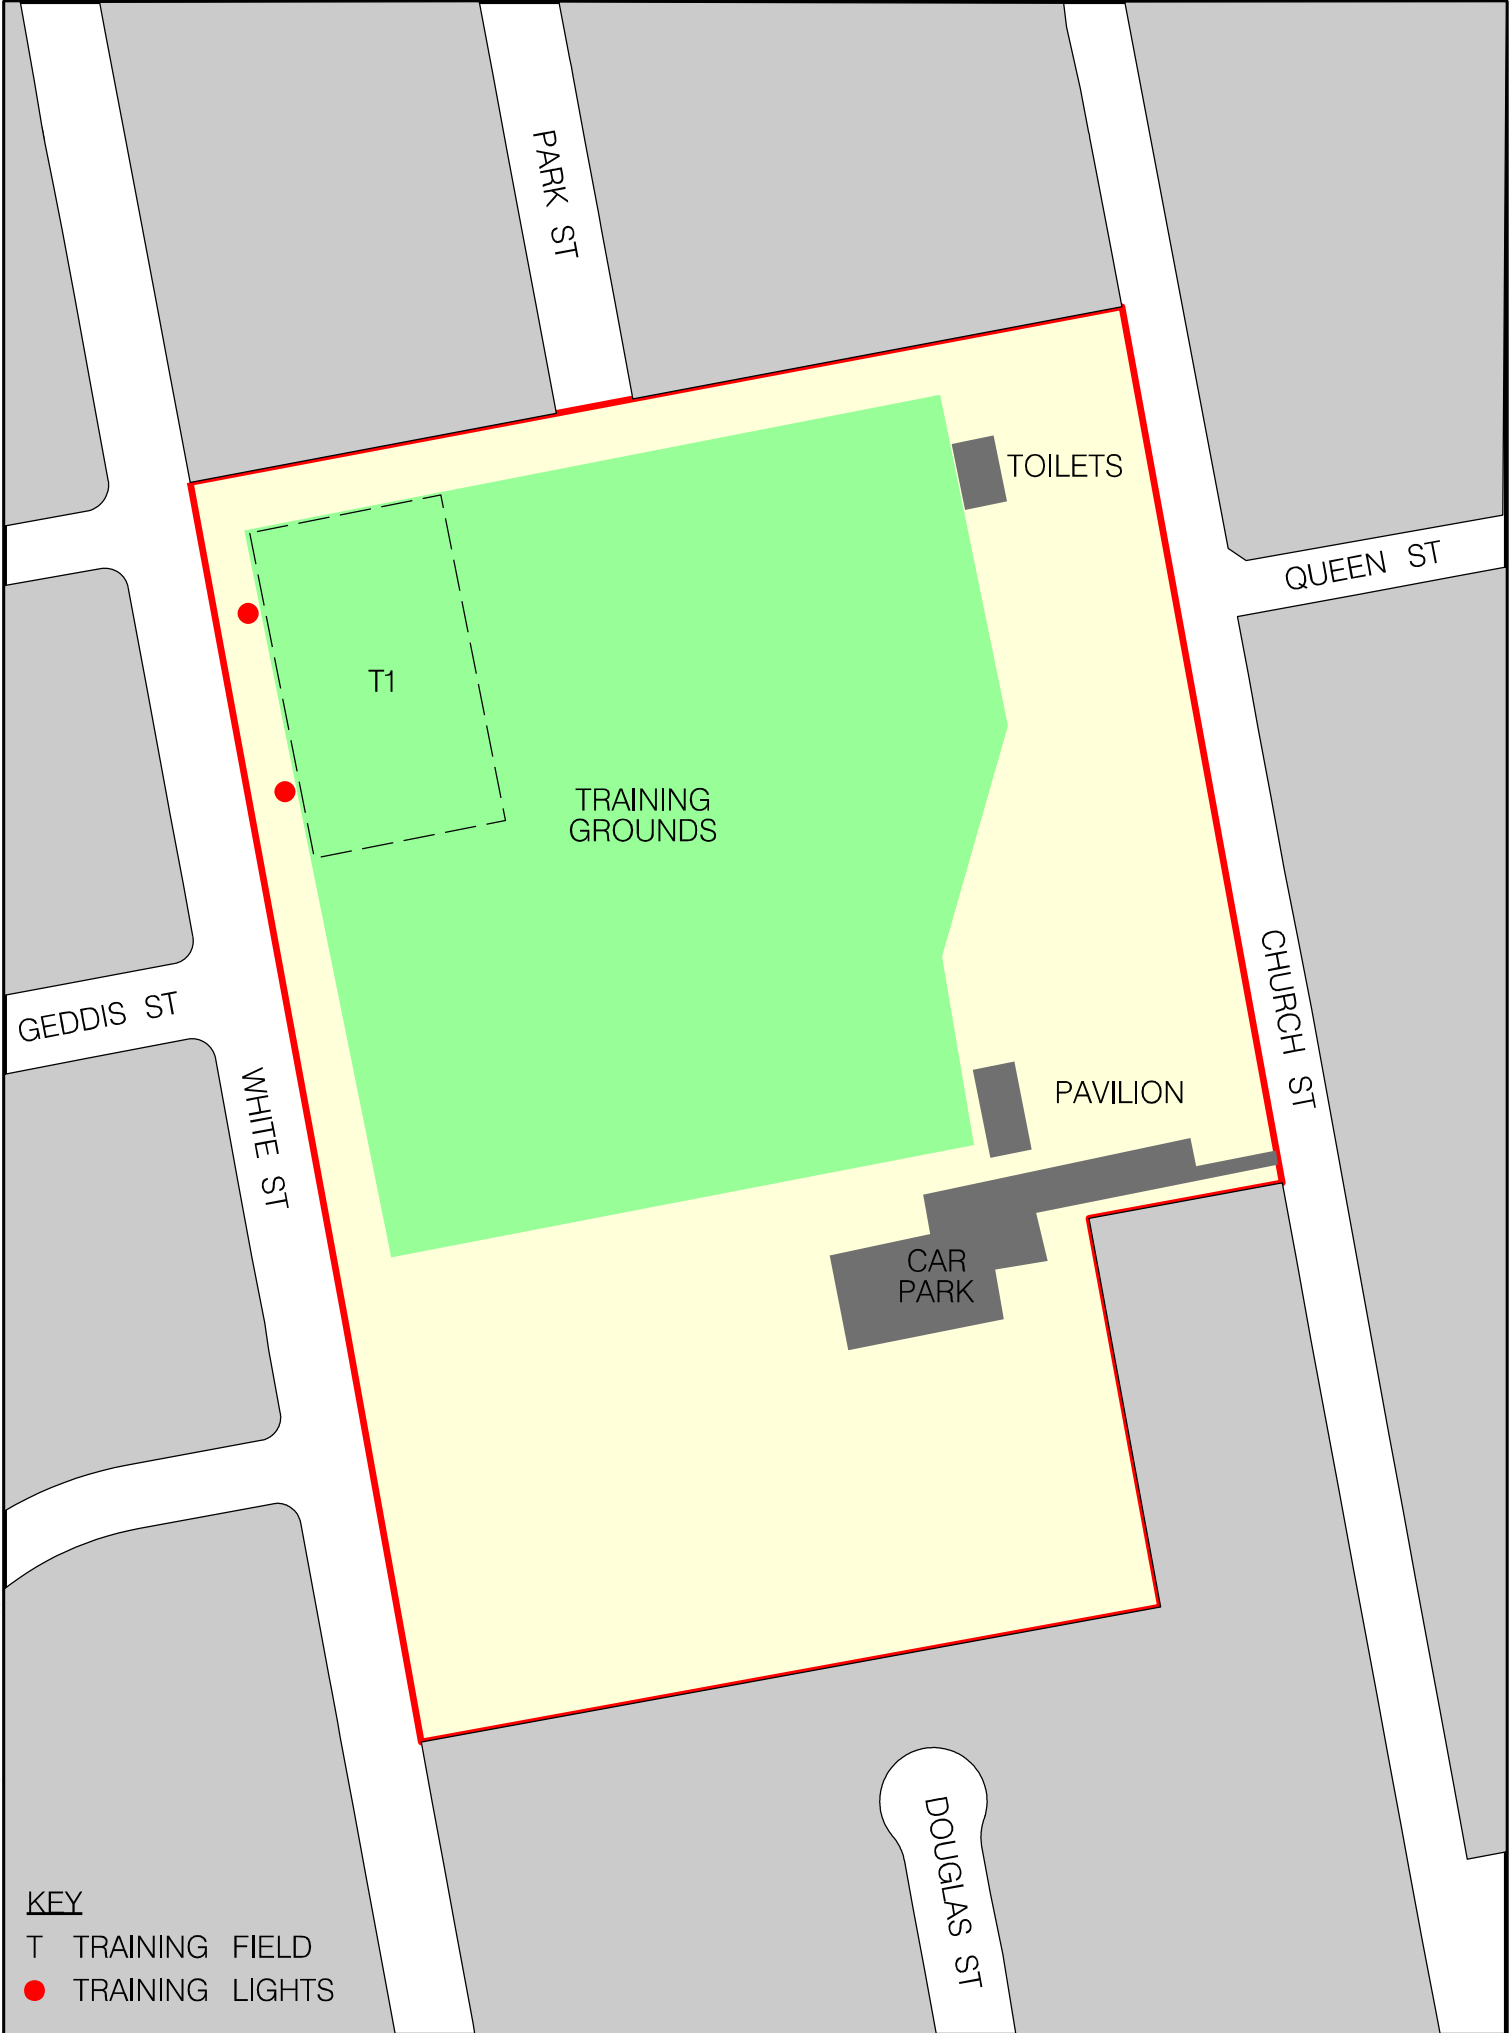

Cadastral data supplied from LINZ's DCDB circa 1999 - Maintained by WDC, thereafter, Crown Copyright reserved.

- KEY**
- T TRAINING FIELD
  - TRAINING LIGHTS

SCALE 1:2,000 (A4)

SHEET TITLE

Dudley Park

PROJECT TITLE

District Sports Grounds

PLAN No.

2990

ISSUE A

SHEET 2